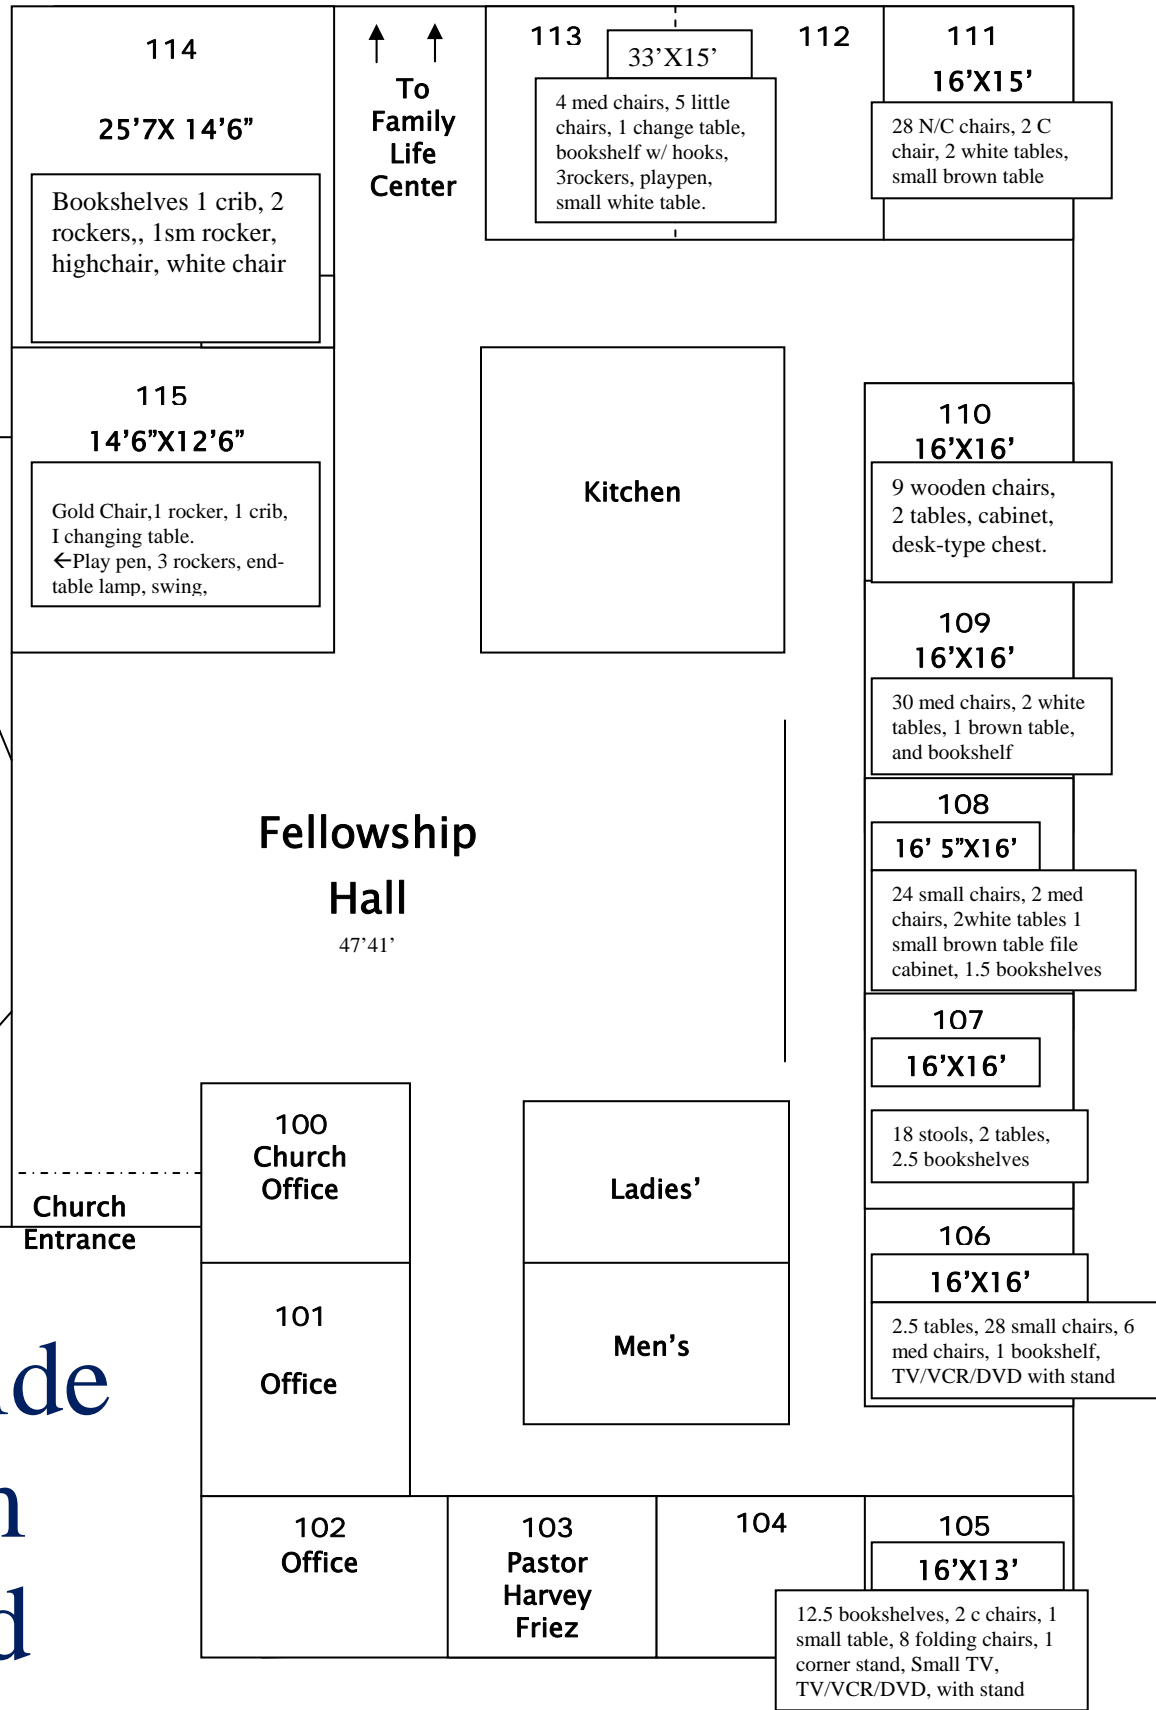

Worship Services at 8:20 & 9:40 11:00am Sunday School at 9:35 am

Your Guide to room size and contents.

Community Bible Church

← **Parking Lot & Harrison Avenue**

To Church