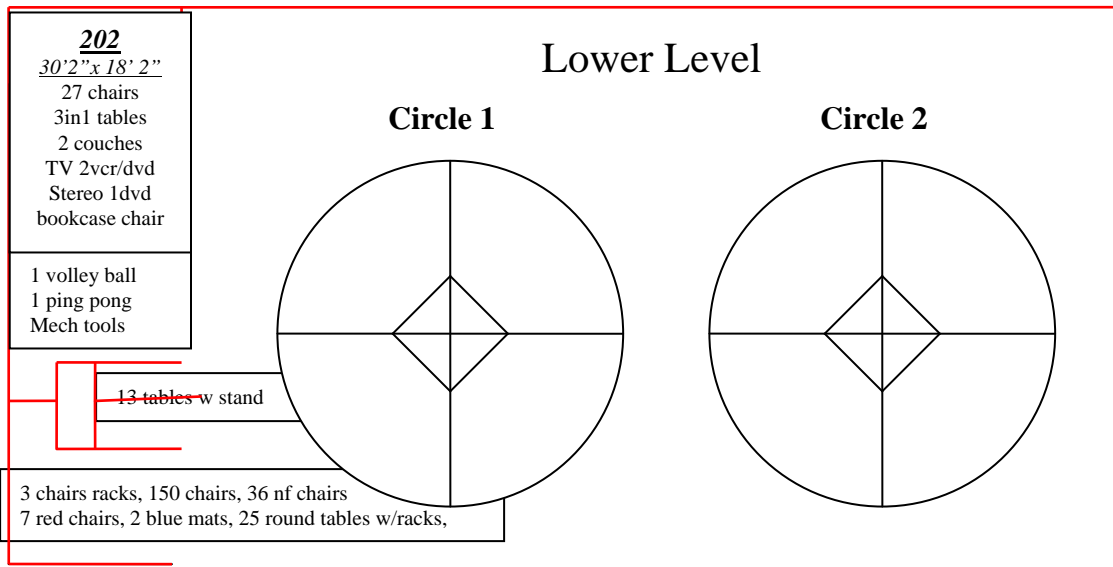

Worship Services at 8:20 & 9:40 11:00am Sunday School at 9:35 am

Your Guide to room size and contents.

Community Bible Church

← **Parking Lot & Harrison Avenue**

To Church