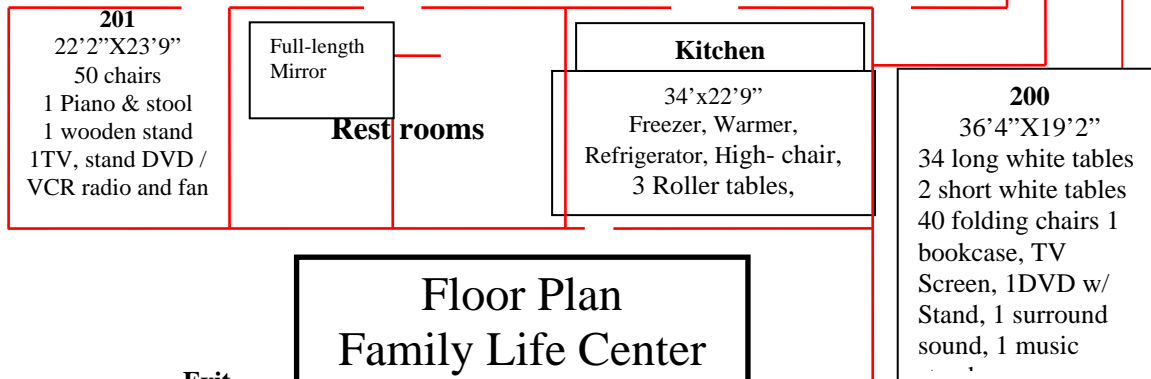

Worship Services at 8:20 & 9:40 11:00am Sunday School at 9:35 am

Your Guide to room size and contents.

Community Bible Church

← **Parking Lot & Harrison Avenue**

To Church